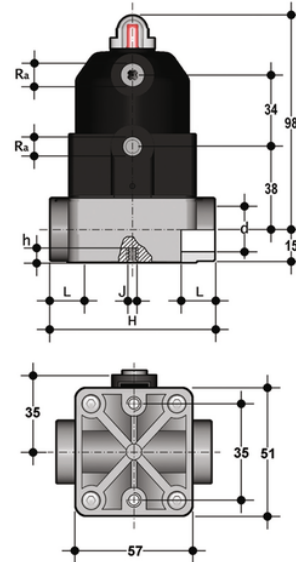

CMIM/CP DA - pneumatically actuated compact diaphragm valve DN 12:15

Pneumatically actuated compact diaphragm valve with metric plain socket ends for socket welding, Double Acting.

EPDM

Κωδικός Προϊόντος