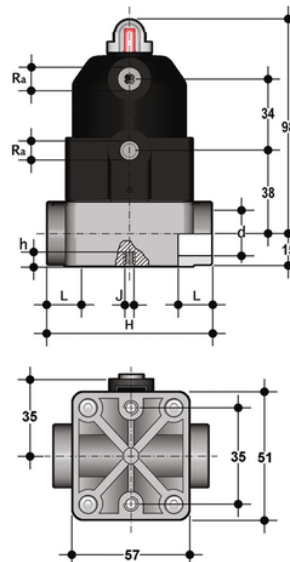

CMIM/CP DA - pneumatically actuated compact diaphragm valve DN 12:15

Pneumatically actuated compact diaphragm valve with metric plain socket ends for socket welding, Double Acting.

EPDM

Κωδικός Προϊόντος	tooltiplmage
CMIMDA016E	-
CMIMDA020E	-