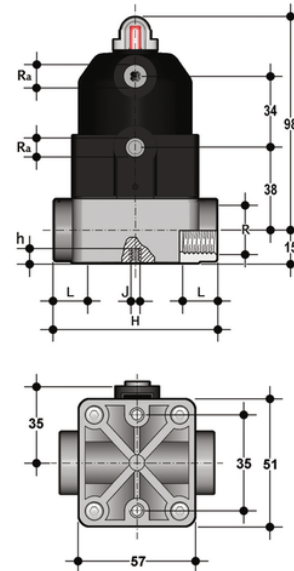

CMFM/CP NC – pneumatically actuated compact diaphragm valve DN 12:15

Pneumatically actuated compact diaphragm valve with BS parallel socket threaded ends, Normally Closed.

EPDM

Κωδικός Προϊόντος

CMFMNC038E