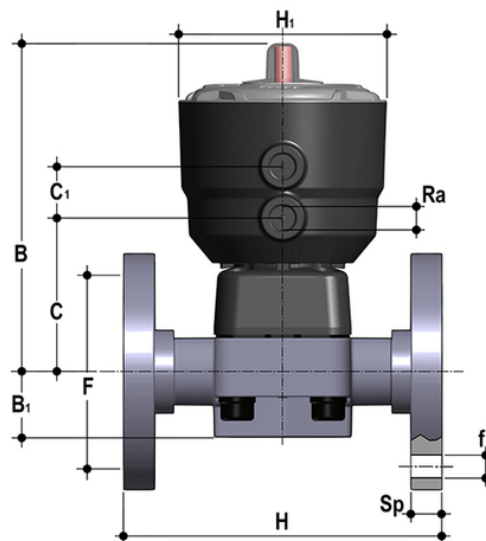

# DKOAM/CP NC - pneumatically actuated 2-way diaphragm valve PN 10 DN 15:65

Pneumatically actuated diaphragm valve with flanged monolithic body, drilled ANSI B16.5 cl. 150 #FF. Normally Closed function.