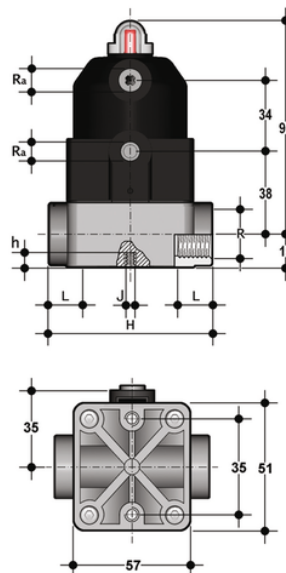

CMFM/CP NO - pneumatically actuated compact diaphragm valve DN 12:15

Pneumatically actuated compact diaphragm valve with BS parallel socket threaded ends, Normally Open.

EPDM

Κωδικός Προϊόντος	tooltiplmage
CMFMNO038E	-
CMFMNO012E	-