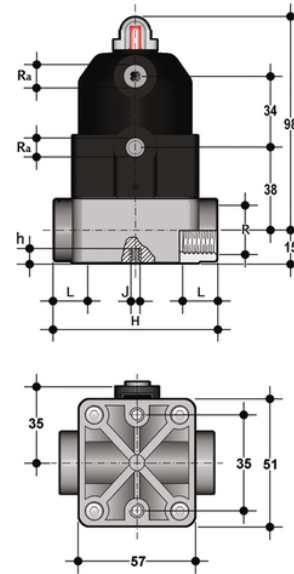

# CMFM/CP DA - pneumatically actuated compact diaphragm valve DN 12:15

Pneumatically actuated compact diaphragm valve with BS parallel socket threaded ends, Double Acting.