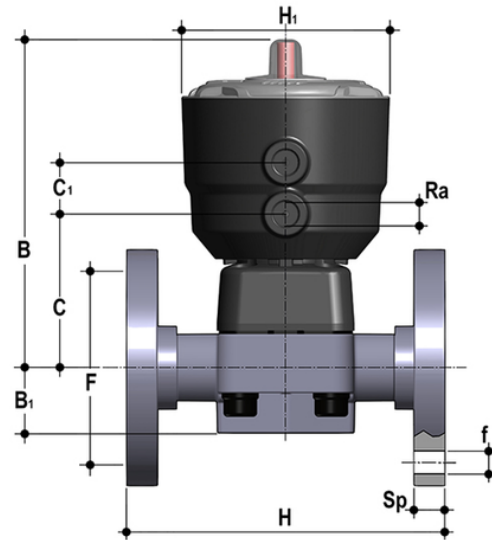

# DKOAM/CP DA – pneumatically actuated 2-way diaphragm valve PN 10 DN 15:65

Pneumatically actuated diaphragm valve with flanged monolithic body, drilled ANSI B16.5 cl. 150 #FF. Double-Acting function.

## EPDM

# DKOAM/CP DA – pneumatically actuated 2-way diaphragm valve PN 10 DN 15:65