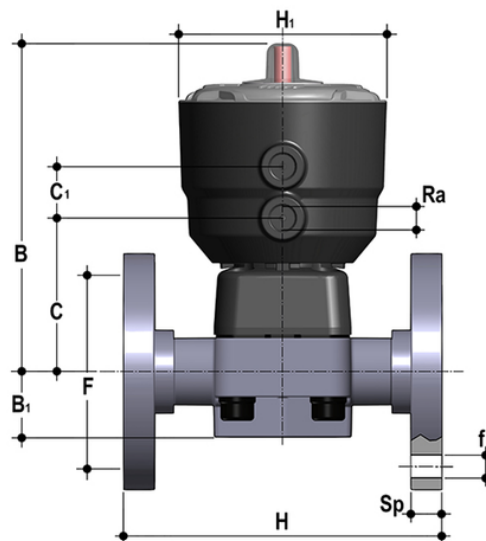

DKOAM/CP DA - pneumatically actuated 2-way diaphragm valve PN 10 DN 15:65

Pneumatically actuated diaphragm valve with flanged monolithic body, drilled ANSI B16.5 cl. 150 #FF. Double-Acting function.

EPDM

DKOAM/CP DA – pneumatically actuated 2-way diaphragm valve PN 10 DN 15:65

PTFE

Κωδικός προϊόντος	tooltiplmage
DKOAMDA012P	-
DKOAMDA034P	-
DKOAMDA100P	-
DKOAMDA114P	-
DKOAMDA112P	-
DKOAMDA200P	-
DKOAMDA212P	-