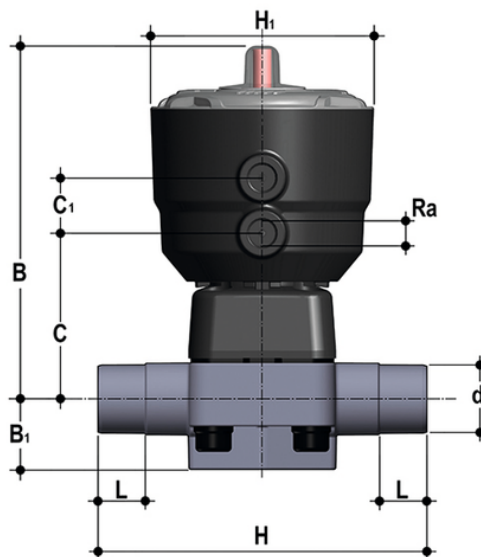

# DKDM/CP NC – pneumatically actuated 2-way diaphragm valve PN 10 DN 15:65

Pneumatically actuated diaphragm valve with male ends for socket fusion, metric series. Normally Closed function.

# DKDM/CP NC – pneumatically actuated 2-way diaphragm valve PN 10 DN 15:65