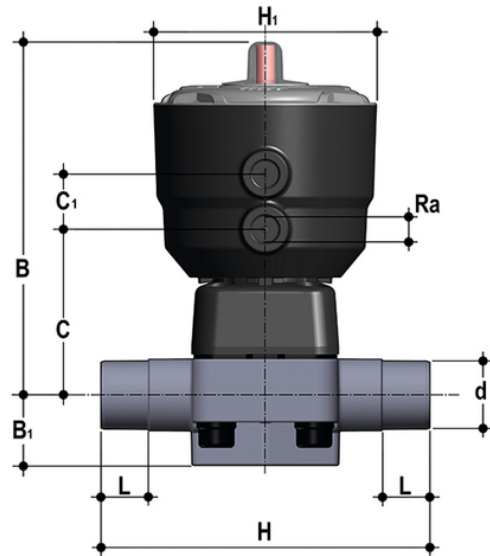

DKDM/CP DA – pneumatically actuated 2-way diaphragm valve PN 10 DN 15:65

Pneumatically actuated diaphragm valve with male ends for socket fusion, metric series. Double-Acting function.

EPDM

Κωδικός Προϊόντος

DKDM/CP DA – pneumatically actuated 2-way diaphragm valve PN 10 DN 15:65

PTFE

Κωδικός προϊόντος
DKDMA020P
DKDMA025P
DKDMA032P
DKDMA040P
DKDMA050P
DKDMA063P
DKDMA075P