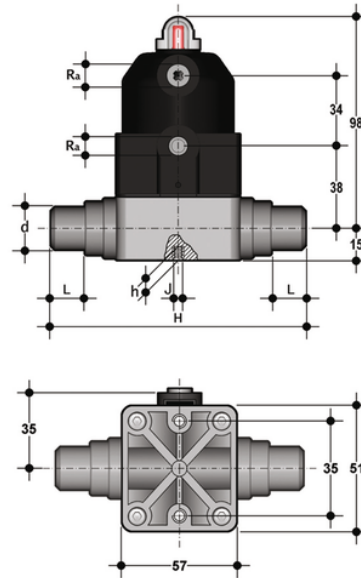

# CMDF/CP NC – pneumatically actuated compact diaphragm valve DN 12:15

Pneumatically actuated diaphragm valve with metric plain spigot ends for socket welding, Normally Closed.

## EPDM

Κωδικός Προϊόντος	tooltiplmage
CMDFNC020E	-