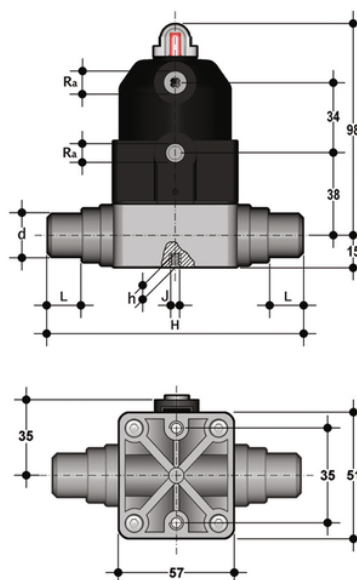

C MDF/CP DA – pneumatically actuated compact diaphragm valve DN 12:15

Pneumatically actuated diaphragm valve with metric plain spigot ends for socket welding, Double Acting.

EPDM

Κωδικός Προϊόντος	tooltiplmage
CMDFDA020E	-