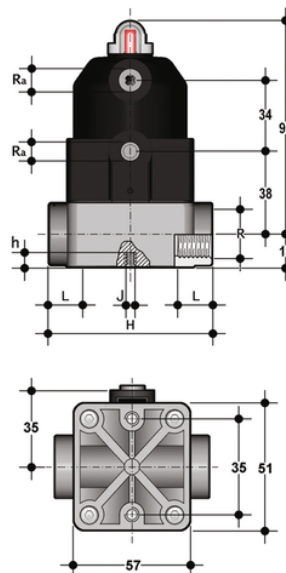

CMFF/CP NC - pneumatically actuated compact diaphragm valve DN 12:15

Pneumatically actuated diaphragm valve with BS parallel socket threaded ends, Normally Closed.

EPDM

Κωδικός Προϊόντος	tooltiplimage
CMFFNC038E	-
CMFFNC012E	-