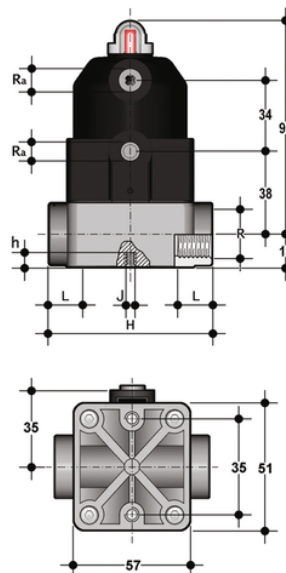

CMFF/CP NO – pneumatically actuated compact diaphragm valve DN 12:15

Pneumatically actuated diaphragm valve with BS parallel socket threaded ends, Normally Open.

EPDM

Κωδικός Προϊόντος	tooltiplmage
CMFFNO038E	-
CMFFNO012E	-