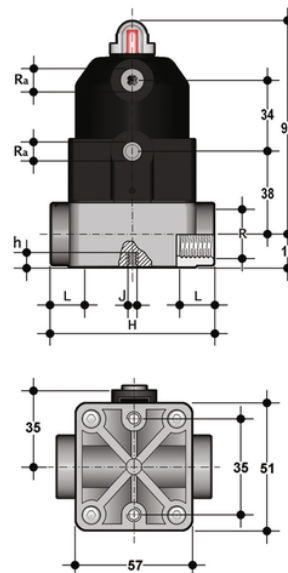

# CMFF/CP NO – pneumatically actuated compact diaphragm valve DN 12:15

Pneumatically actuated diaphragm valve with BS parallel socket threaded ends, Normally Open.