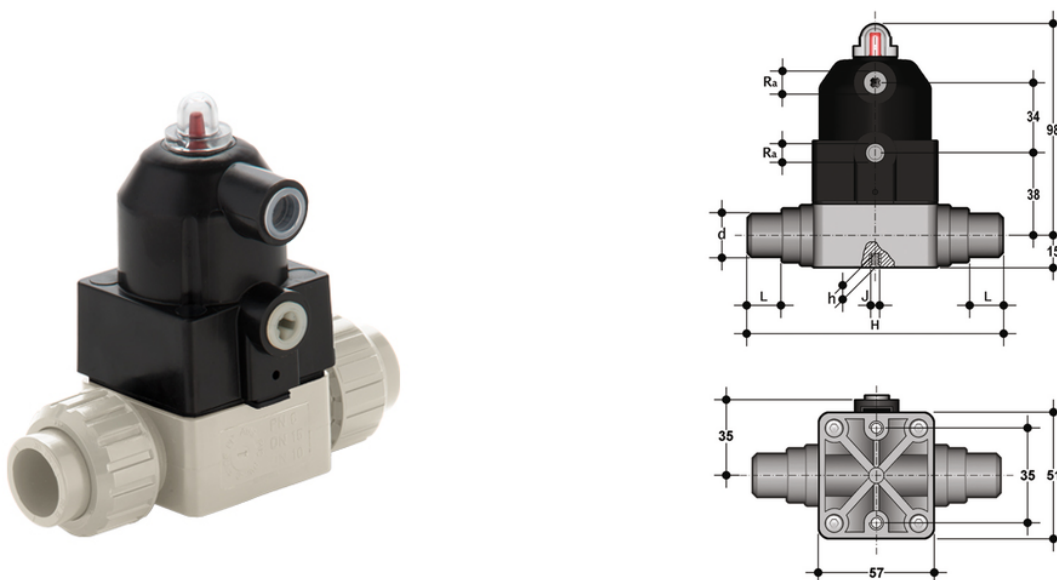

CMDM/CP NC - pneumatically actuated compact diaphragm valve DN 12:15

Pneumatically actuated compact diaphragm valve with metric plain spigot ends for socket welding, Normally Closed.

EPDM

Κωδικός Προϊόντος	tooltiplmage
CMDMNC020E	-