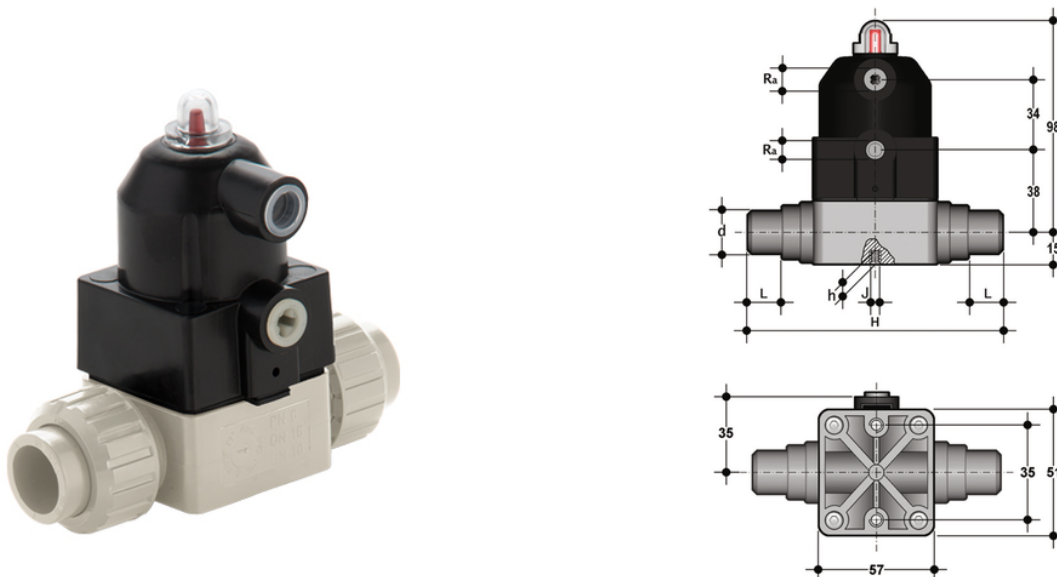

CMDM/CP NO - pneumatically actuated compact diaphragm valve DN 12:15

Pneumatically actuated compact diaphragm valve with metric plain spigot ends for socket welding, Normally Open.

EPDM

Κωδικός Προϊόντος	tooltiplmage
CMDMNO020E	-