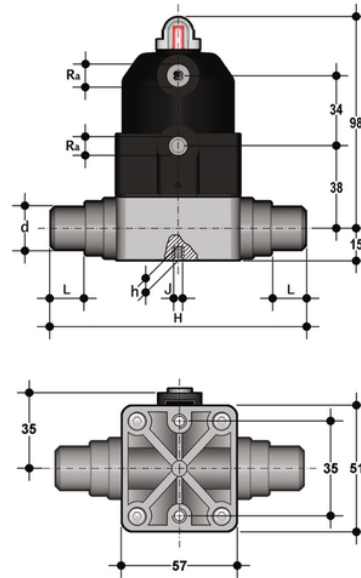

CMDM/CP NO – pneumatically actuated compact diaphragm valve DN 12:15

Pneumatically actuated compact diaphragm valve with metric plain spigot ends for socket welding, Normally Open.

EPDM

Κωδικός Προϊόντος