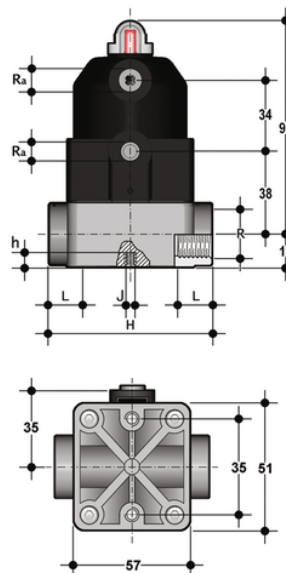

CMFF/CP DA - pneumatically actuated compact diaphragm valve DN 12:15

Pneumatically actuated diaphragm valve with BS parallel socket threaded ends, Double Acting.

EPDM

Κωδικός Προϊόντος	tooltiplmage
CMFFDA038E	-
CMFFDA012E	-