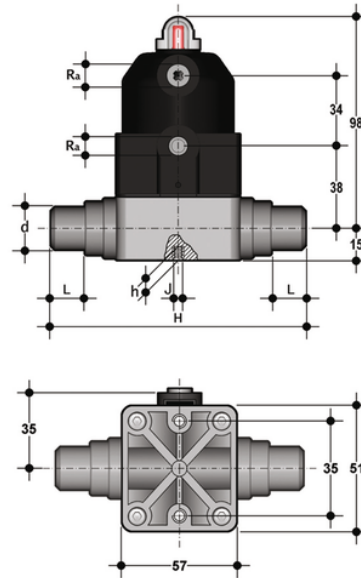

# CMDM/CP DA – pneumatically actuated compact diaphragm valve DN 12:15

Pneumatically actuated compact diaphragm valve with metric plain spigot ends for socket welding, Double Acting.

## EPDM

Κωδικός Προϊόντος	tooltiplmage
CMDMDA020E	-