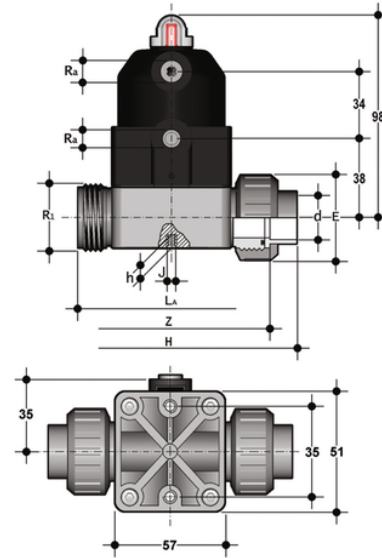

CMUIM/CP NC – pneumatically actuated compact diaphragm valve DN 12:15

Pneumatically actuated compact diaphragm valve with unionised metric plain socket ends for socket welding, Normally Closed.

EPDM

Κωδικός Προϊόντος	tooltiplmage
CMUIMNC020E	-