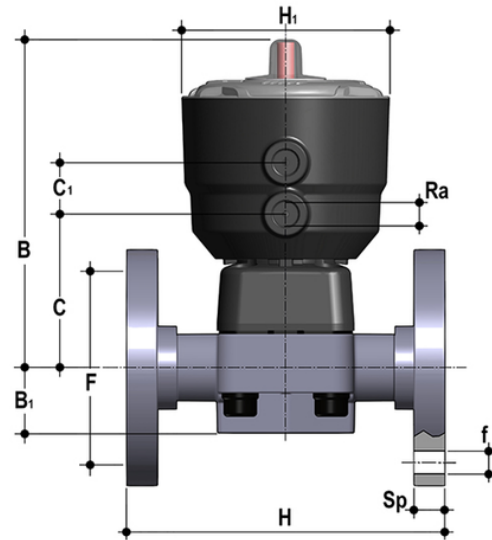

DKOAC/CP NC - pneumatically actuated 2-way diaphragm valve PN 10 DN 15:65

Pneumatically actuated diaphragm valve with flanged monolithic body, drilled ANSI B16.5 cl. 150 #FF. Normally Closed function.

EPDM

DKOACNC212F

DKOAC/CP NC - pneumatically actuated 2-way diaphragm valve PN 10 DN 15:65

PTFE

Κωδικός προϊόντος
DKOACNC012P
DKOACNC034P
DKOACNC100P
DKOACNC114P
DKOACNC112P
DKOACNC200P
DKOACNC212P