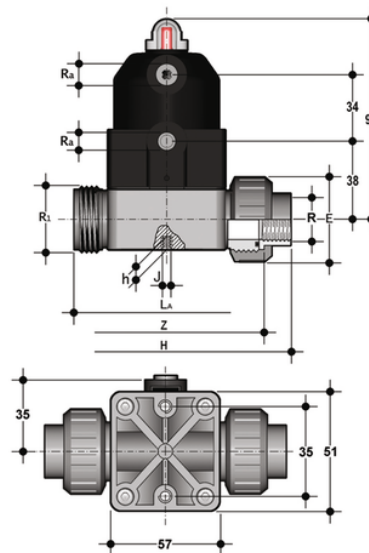

# CMUFV/CP NC – pneumatically actuated compact diaphragm valve DN 12:15

Pneumatically actuated compact diaphragm valve with unionised BS parallel socket threaded ends, Normally Closed.