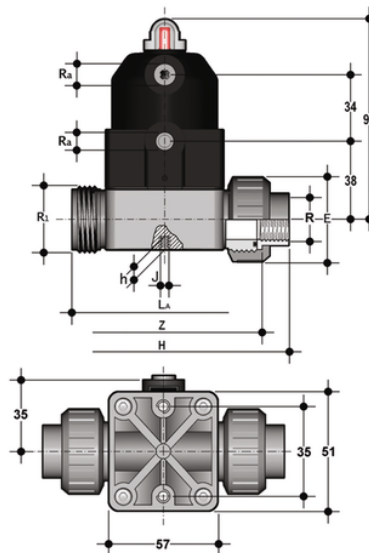

CMUFV/CP NC - pneumatically actuated compact diaphragm valve DN 12:15

Pneumatically actuated compact diaphragm valve with unionised BS parallel socket threaded ends, Normally Closed.

EPDM

| Κωδικός Προϊόντος | tooltiplmage |
|-------------------|--------------|
| CMUFVNC012E | - |