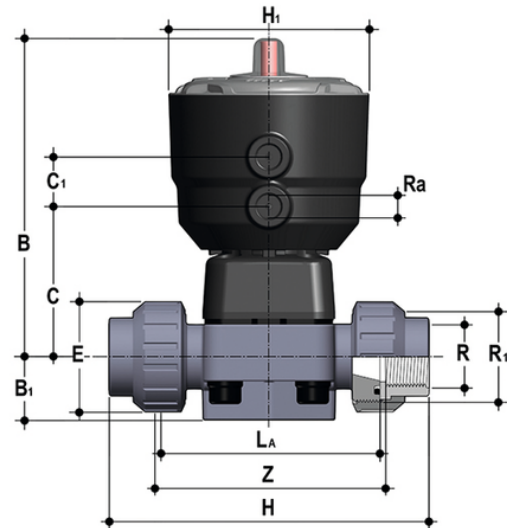

DKUFV/CP NO – pneumatically actuated 2-way diaphragm valve PN 10 DN 15:65

Pneumatically actuated diaphragm valve with BSP threaded female union ends. Normally Open function.

EPDM

Κωδικός Προϊόντος

DKUFVNO012E

DKUFVNO034F

DKUFVNO100F

DKUFVNO114F

DKUFVNO112F

DKUFVNO200F

PTFE

DKUFV/CP NO – pneumatically actuated 2-way diaphragm valve PN 10 DN 15:65

Κωδικός Προϊόντος