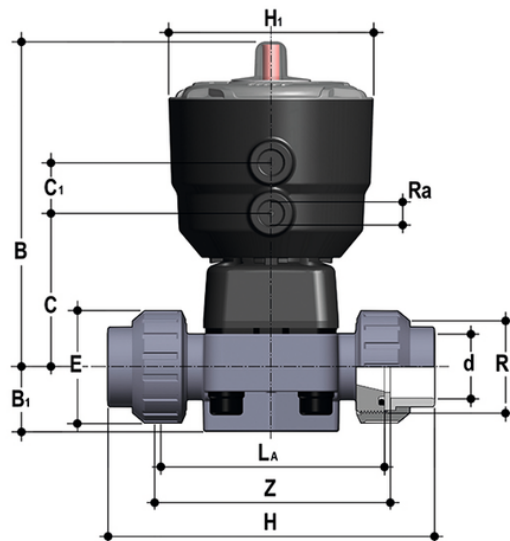

# DKUIC/CP NO – pneumatically actuated 2-way diaphragm valve PN 10 DN 15:65

Pneumatically actuated diaphragm valve with female union ends for solvent welding, metric series. Normally Open function.

# DKUIC/CP NO – pneumatically actuated 2-way diaphragm valve PN 10 DN 15:65

Κωδικός Προϊόντος	tooltipImage
DKUICNO020P	-
DKUICNO025P	-
DKUICNO032P	-
DKUICNO040P	-
DKUICNO050P	-
DKUICNO063P	-