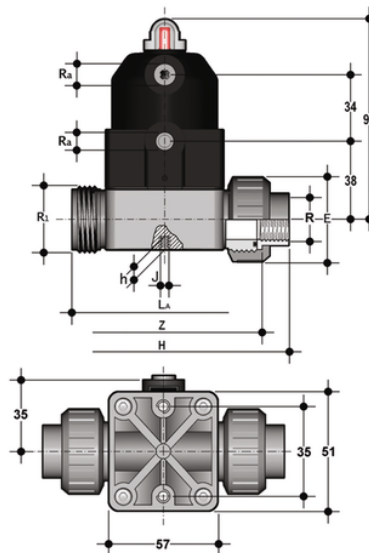

CMUFV/CP NO - pneumatically actuated compact diaphragm valve DN 12:15

Pneumatically actuated compact diaphragm valve with unionised BS parallel socket threaded ends, Normally Open.

EPDM

Κωδικός Προϊόντος	tooltiplmage
CMUFVNO012E	-