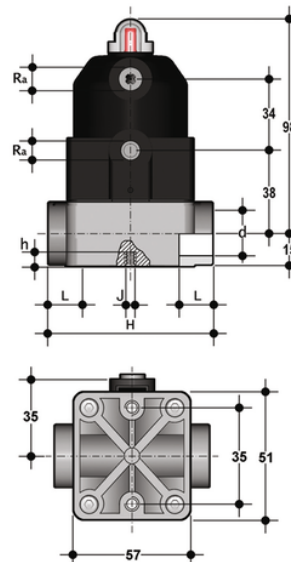

CMIV/CP NC - pneumatically actuated compact diaphragm valve DN 12:15

Pneumatically actuated compact diaphragm valve with metric plain socket ends for solvent welding, Normally Closed.

EPDM

Κωδικός Προϊόντος	tooltiplmage
CMIVNC016E	-
CMIVNC020E	-