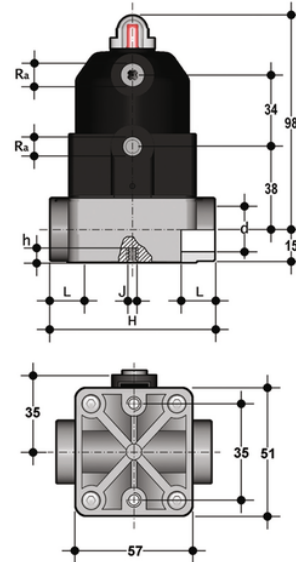

# CMIV/CP NC – pneumatically actuated compact diaphragm valve DN 12:15

Pneumatically actuated compact diaphragm valve with metric plain socket ends for solvent welding, Normally Closed.