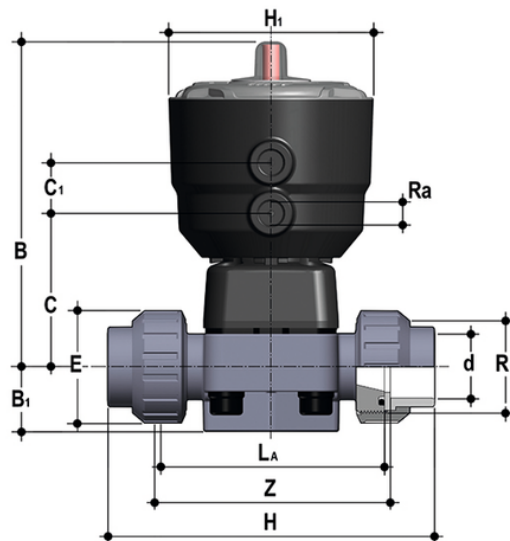

DKUIC/CP DA - pneumatically actuated 2-way diaphragm valve PN 10 DN 15:65

Pneumatically actuated diaphragm valve with female union ends, metric series. Double-Acting function.

EPDM

Κωδικός Προϊόντος	tooltplmage
DKUICDA020E	-
DKUICDA025E	-
DKUICDA032E	-
DKUICDA040E	-
DKUICDA050E	-
DKUICDA063E	-

FKM

Κωδικός Προϊόντος	tooltplmage
DKUICDA020F	-
DKUICDA025F	-
DKUICDA032F	-
DKUICDA040F	-
DKUICDA050F	-
DKUICDA063F	-

PTFE

DKUIC/CP DA - pneumatically actuated 2-way diaphragm valve PN 10 DN 15:65

Κωδικός Προϊόντος	tooltipImage
DKUICDA020P	-
DKUICDA025P	-
DKUICDA032P	-
DKUICDA040P	-
DKUICDA050P	-
DKUICDA063P	-