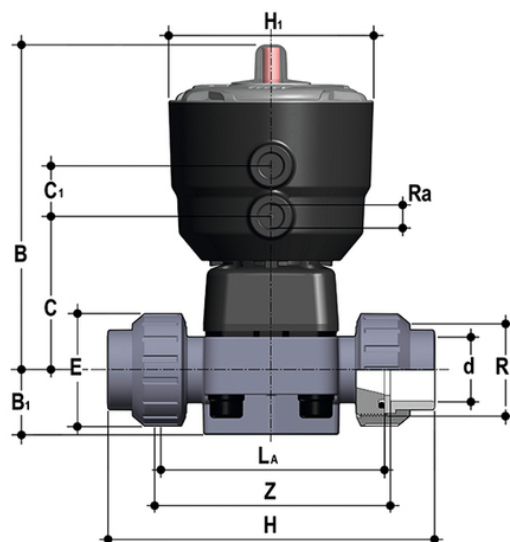

DKUIC/CP DA - pneumatically actuated 2-way diaphragm valve PN 10 DN 15:65

Pneumatically actuated diaphragm valve with female union ends, metric series. Double-Acting function.

EPDM

Κωδικός Προϊόντος

DKUICDA020E

DKUICDA025F

DKUICDA032F

DKUICDA040F

DKUICDA050F

DKUICDA063F

PTFE

DKUIC/CP DA - pneumatically actuated 2-way diaphragm valve PN 10 DN 15:65

Κωδικός Προϊόντος