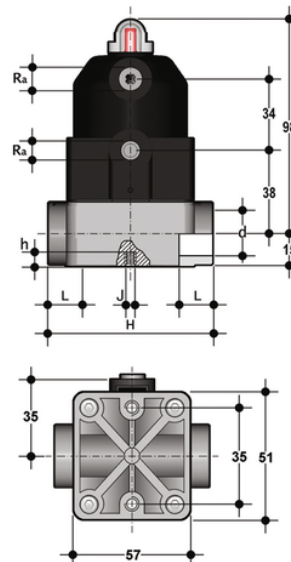

CMIV/CP NO - pneumatically actuated compact diaphragm valve DN 12:15

Pneumatically actuated compact diaphragm valve with metric plain socket ends for solvent welding, Normally Open.

EPDM

Κωδικός Προϊόντος	tooltiplmage
CMIVNO016E	-
CMIVNO020E	-