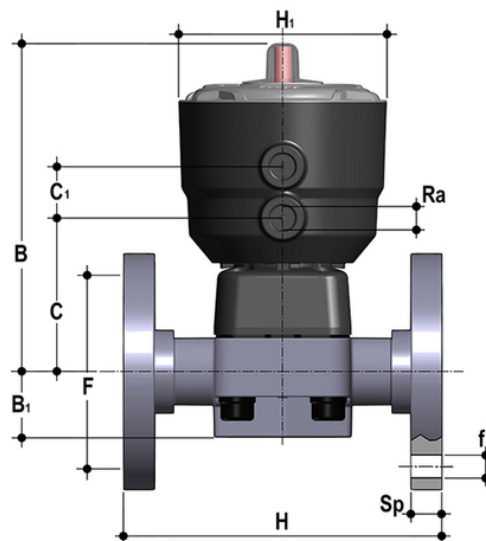

# DKOAV/CP DA - pneumatically actuated 2-way diaphragm valve PN 10 DN 15:65

Pneumatically actuated diaphragm valve with flanged monolithic body, drilled ANSI B16.5 cl. 150 #FF. Double-Acting function.

# DKOAV/CP DA – pneumatically actuated 2-way diaphragm valve PN 10 DN 15:65