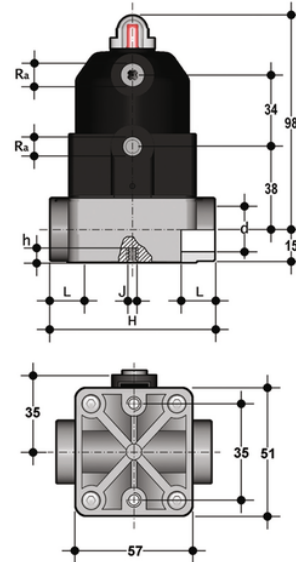

CMIV/CP DA – pneumatically actuated compact diaphragm valve DN 12:15

Pneumatically actuated compact diaphragm valve with metric plain socket ends for solvent welding, Double Acting.

EPDM

Κωδικός Προϊόντος