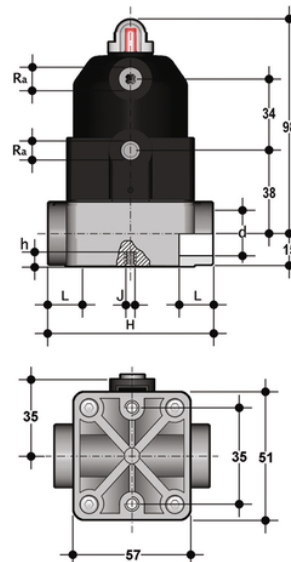

# CMIV/CP DA – pneumatically actuated compact diaphragm valve DN 12:15

Pneumatically actuated compact diaphragm valve with metric plain socket ends for solvent welding, Double Acting.