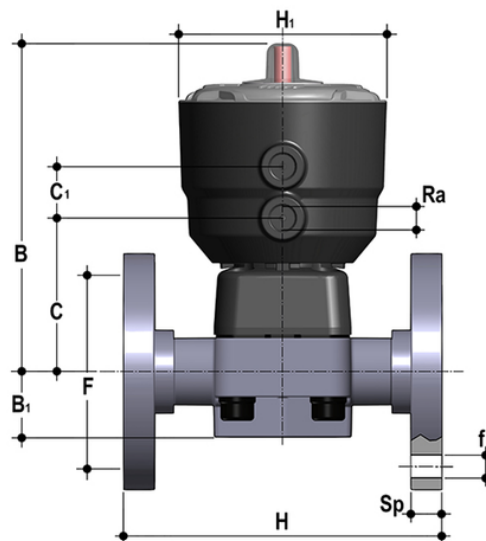

DKOAC/CP DA - pneumatically actuated 2-way diaphragm valve PN 10 DN 15:65

Pneumatically actuated diaphragm valve with flanged monolithic body, drilled ANSI B16.5 cl. 150 #FF. Double-Acting function.

EPDM

DKOAC/CP DA - pneumatically actuated 2-way diaphragm valve PN 10 DN 15:65

PTFE

Κωδικός προϊόντος	tooltiplmage
DKOACDA012P	-
DKOACDA034P	-
DKOACDA100P	-
DKOACDA114P	-
DKOACDA112P	-
DKOACDA200P	-
DKOACDA212P	-