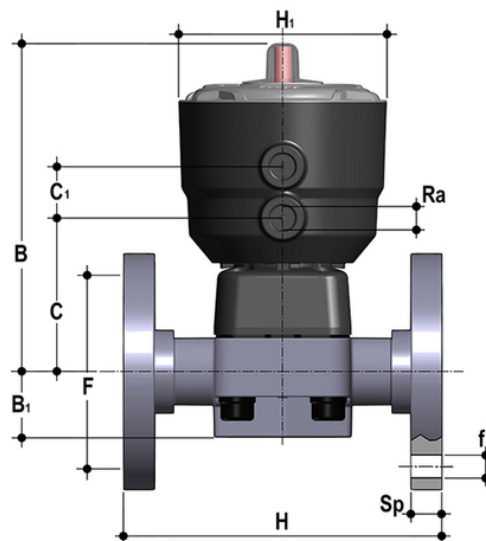

DKOAC/CP DA - pneumatically actuated 2-way diaphragm valve PN 10 DN 15:65

Pneumatically actuated diaphragm valve with flanged monolithic body, drilled ANSI B16.5 cl. 150 #FF. Double-Acting function.

EPDM

DKOAC/CP DA - pneumatically actuated 2-way diaphragm valve PN 10 DN 15:65

PTFE

Κωδικός προϊόντος
DKOACDA012P
DKOACDA034P
DKOACDA100P
DKOACDA114P
DKOACDA112P
DKOACDA200P
DKOACDA212P