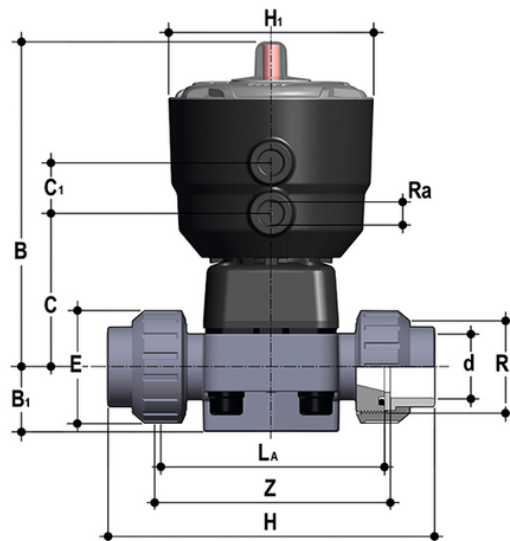

DKUAV/CP NC – pneumatically actuated 2-way diaphragm valve PN 10 DN 15:65

Pneumatically actuated diaphragm valve with female union ends for solvent welding, ASTM series Normally Closed function.

EPDM

Κωδικός Προϊόντος	tooltiplmage
DKUAVNC012E	-
DKUAVNC034E	-
DKUAVNC100E	-
DKUAVNC114E	-
DKUAVNC112E	-
DKUAVNC200E	-

FKM

Κωδικός Προϊόντος	tooltiplmage
DKUAVNC012F	-
DKUAVNC034F	-
DKUAVNC100F	-
DKUAVNC114F	-
DKUAVNC112F	-
DKUAVNC200F	-

PTFE

DKUAV/CP NC – pneumatically actuated 2-way diaphragm valve PN 10 DN 15:65

Κωδικός Προϊόντος	tooltipImage
DKUAVNC012P	-
DKUAVNC034P	-
DKUAVNC100P	-
DKUAVNC114P	-
DKUAVNC112P	-
DKUAVNC200P	-