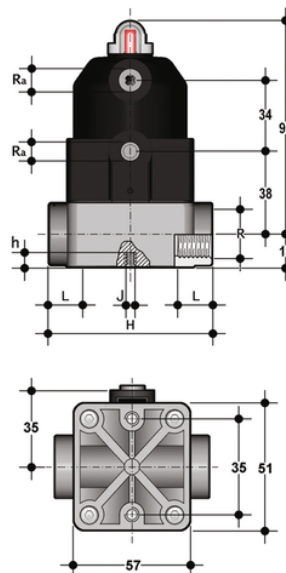

CMFV/CP NC - pneumatically actuated compact diaphragm valve DN 12:15

Pneumatically actuated compact diaphragm valve with BS parallel socket threaded ends, Normally Closed.

EPDM

Κωδικός Προϊόντος	tooltiplmage
CMFVNC038E	-
CMFVNC012E	-