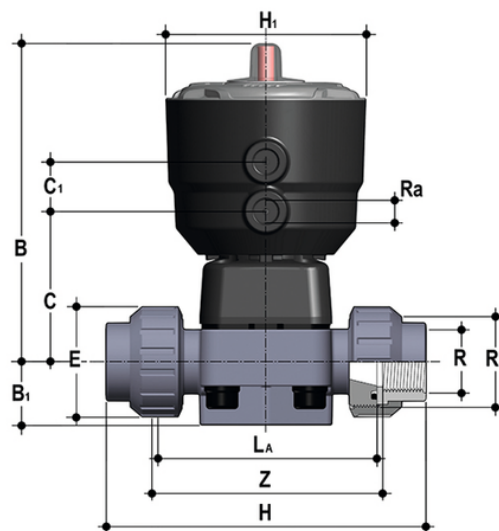

DKUFC/CP NC - pneumatically actuated 2-way diaphragm valve PN 10 DN 15:65

Pneumatically actuated diaphragm valve with BSP threaded female union ends. Normally Closed function.

EPDM

Κωδικός Προϊόντος	tooltiplmage
DKUFCNC012E	-
DKUFCNC034E	-
DKUFCNC100E	-
DKUFCNC114E	-
DKUFCNC112E	-
DKUFCNC200E	-

FKM

Κωδικός Προϊόντος	tooltiplmage
DKUFCNC012F	-
DKUFCNC034F	-
DKUFCNC100F	-
DKUFCNC114F	-
DKUFCNC112F	-
DKUFCNC200F	-

PTFE

DKUFC/CP NC – pneumatically actuated 2-way diaphragm valve PN 10 DN 15:65

Κωδικός Προϊόντος	tooltipImage
DKUFCNC012P	-
DKUFCNC034P	-
DKUFCNC100P	-
DKUFCNC114P	-
DKUFCNC112P	-
DKUFCNC200P	-