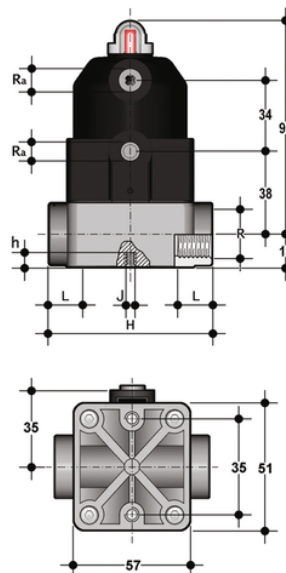

# CMFV/CP NO – pneumatically actuated compact diaphragm valve DN 12:15

Pneumatically actuated compact diaphragm valve with BS parallel socket threaded ends, Normally Open.

## EPDM

Κωδικός Προϊόντος	tooltiplmage
CMFVNO038E	-
CMFVNO012E	-