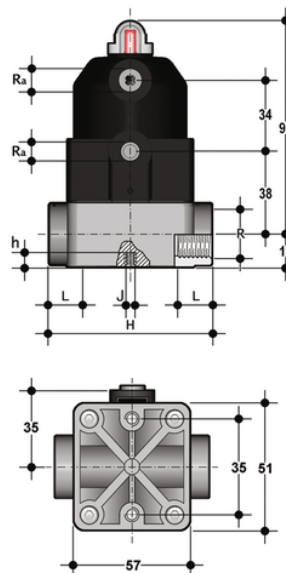

CMFV/CP DA – pneumatically actuated compact diaphragm valve DN 12:15

Pneumatically actuated compact diaphragm valve with BS parallel socket threaded ends, Double Acting.

EPDM

Κωδικός Προϊόντος	tooltiplmage
CMFVDA038E	-
CMFVDA012E	-