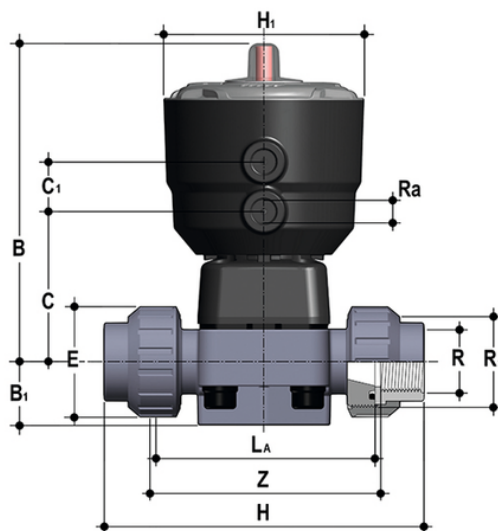

DKUFC/CP NO – pneumatically actuated 2-way diaphragm valve PN 10 DN 15:65

Pneumatically actuated diaphragm valve with BSP threaded female union ends. Normally Open function.

EPDM

Κωδικός Προϊόντος

DKUFCNO012E

DKUFCNO034F

DKUFCNO100F

DKUFCNO114F

DKUFCNO112F

DKUFCNO200F

PTFE

DKUFC/CP NO – pneumatically actuated 2-way diaphragm valve PN 10 DN 15:65

Κωδικός Προϊόντος