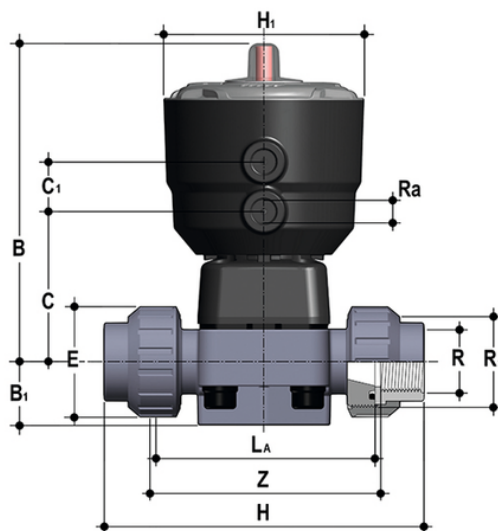

# DKUFC/CP DA - pneumatically actuated 2-way diaphragm valve PN 10 DN 15:65

Pneumatically actuated diaphragm valve with BSP threaded female union ends. Double-Acting function.

# DKUFC/CP DA - pneumatically actuated 2-way diaphragm valve PN 10 DN 15:65

Κωδικός Προϊόντος	tooltipImage
DKUFCDA012P	-
DKUFCDA034P	-
DKUFCDA100P	-
DKUFCDA114P	-
DKUFCDA112P	-
DKUFCDA200P	-