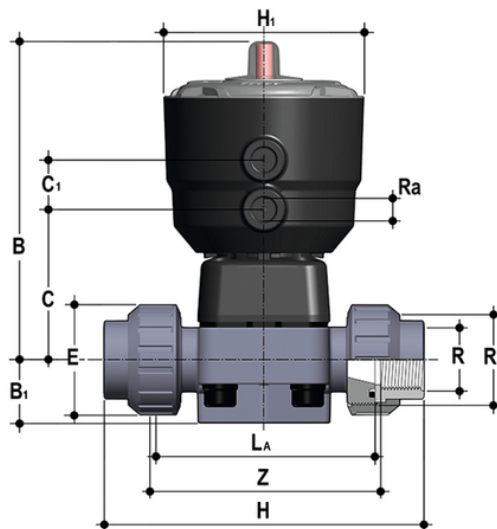

# DKUFC/CP DA - pneumatically actuated 2-way diaphragm valve PN 10 DN 15:65

Pneumatically actuated diaphragm valve with BSP threaded female union ends. Double-Acting function.