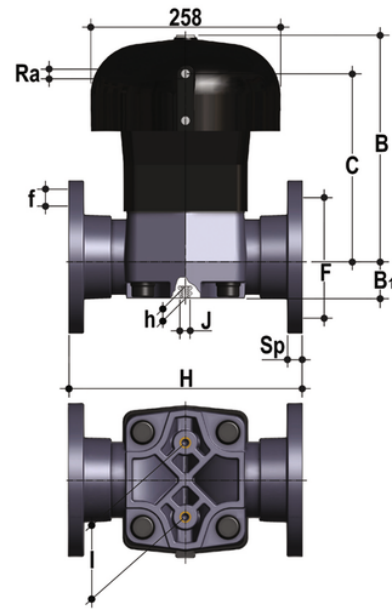

VMOF/CP NO – pneumatically actuated diaphragm valve DN 80:100

Pneumatically actuated diaphragm valve with DIN 2501 – EN 1092 flanged monolithic body, Normally Open.

EPDM

Κωδικός Προϊόντος

VMOFNO090E

VMOFNO110E