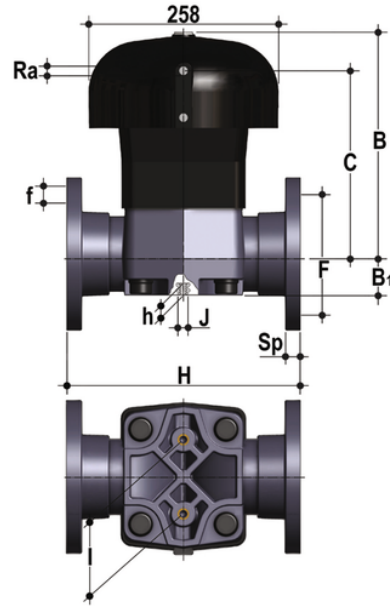

VMOF/CP NO – pneumatically actuated diaphragm valve DN 80:100

Pneumatically actuated diaphragm valve with DIN 2501 – EN 1092 flanged monolithic body, Normally Open.

EPDM

Κωδικός Προϊόντος	tooltiplmage
VMOFNO090E	-
VMOFNO110E	-