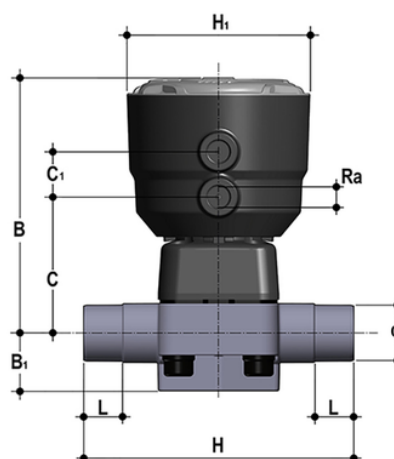

DKBDM/CP NC – pneumatically actuated 2-way diaphragm valve PN6 for basic applications DN 15:65

Pneumatically actuated diaphragm valve with male ends for socket welding, metric series Normally Closed function.