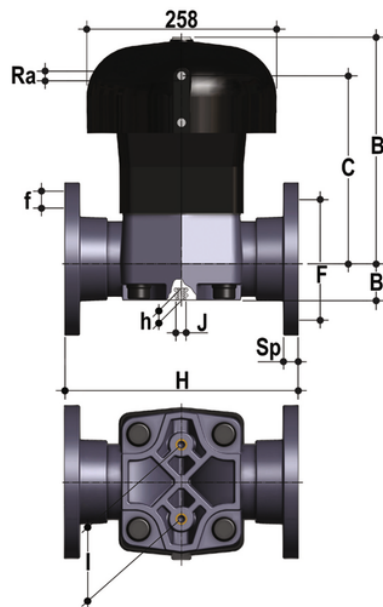

# VMOF/CP DA – pneumatically actuated diaphragm valve DN 80:100

Pneumatically actuated diaphragm valve with DIN 2501 – EN 1092 flanged monolithic body, Double Acting.

## EPDM

Κωδικός Προϊόντος	tooltiplmage
VMOFDA090E	-
VMOFDA110E	-