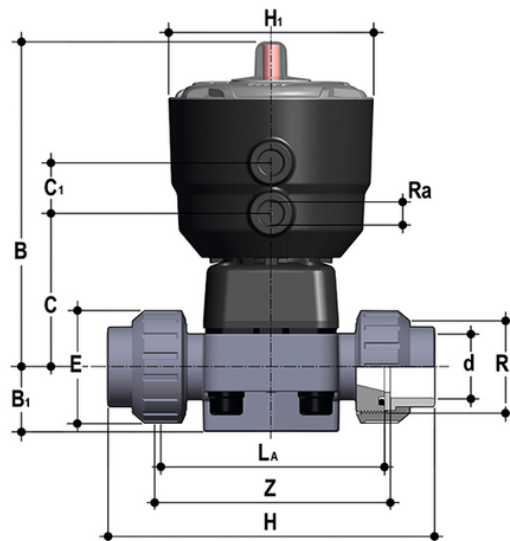

DKUAC/CP NC - pneumatically actuated 2-way diaphragm valve PN 10 DN 15:65

Pneumatically actuated diaphragm valve with female union ends for solvent welding, ASTM series Normally Closed function.

EPDM

Κωδικός Προϊόντος

DKUACNC012F

DKUACNC034F

DKUACNC100F

DKUACNC114F

DKUACNC112F

DKUACNC200F

PTFE

DKUAC/CP NC – pneumatically actuated 2-way diaphragm valve PN 10 DN 15:65