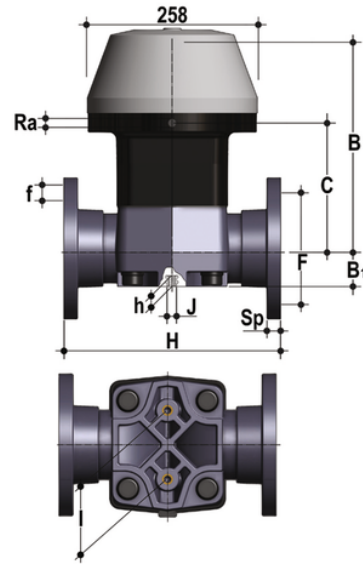

# VMOAF/CP NC – pneumatically actuated diaphragm valve DN 80:100

Pneumatically actuated diaphragm valve with ANSI 150 flanged monolithic body, Normally Closed.