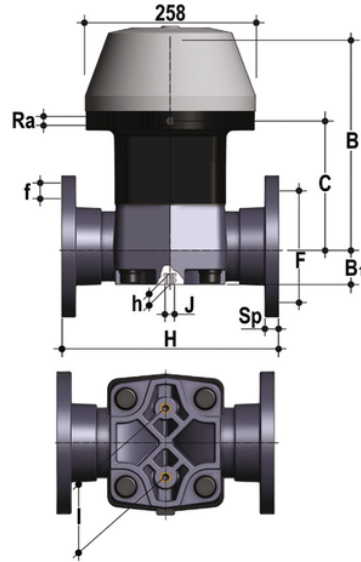

VMOAF/CP NC – pneumatically actuated diaphragm valve DN 80:100

Pneumatically actuated diaphragm valve with ANSI 150 flanged monolithic body, Normally Closed.

EPDM

Κωδικός Προϊόντος	tooltiplmage
VMOAFNC300E	-
VMOAFNC400E	-