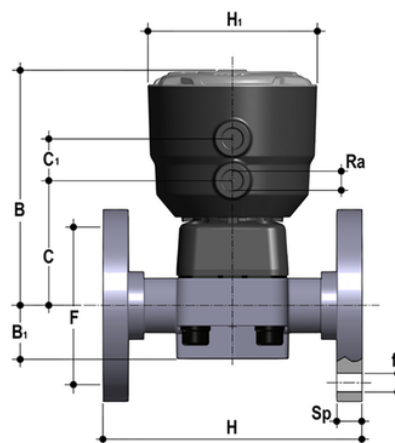

DKBOM/CP NC - pneumatically actuated 2-way diaphragm valve PN6 for basic applications DN 15:65

Pneumatically actuated diaphragm valve with flanged monolithic body, drilled PN10/16. Face to face according to EN 558-1. Normally Closed function.

Κωδικός προϊόντος	tooltplmage
DKBOMNC020E	-
DKBOMNC025E	-
DKBOMNC032E	-
DKBOMNC040E	-
DKBOMNC050E	-
DKBOMNC063E	-
DKBOMNC075E	-