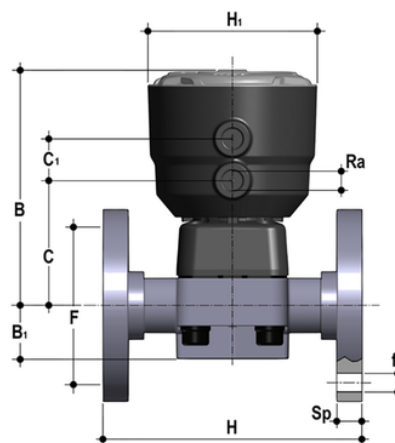

# DKBOM/CP NC – pneumatically actuated 2-way diaphragm valve PN6 for basic applications DN 15:65

Pneumatically actuated diaphragm valve with flanged monolithic body, drilled PN10/16. Face to face according to EN 558-1. Normally Closed function.

## Κωδικός προϊόντος

DKBOMNC020E

DKBOMNC025E

DKBOMNC032E

DKBOMNC040E

DKBOMNC050E

DKBOMNC063E

DKBOMNC075E