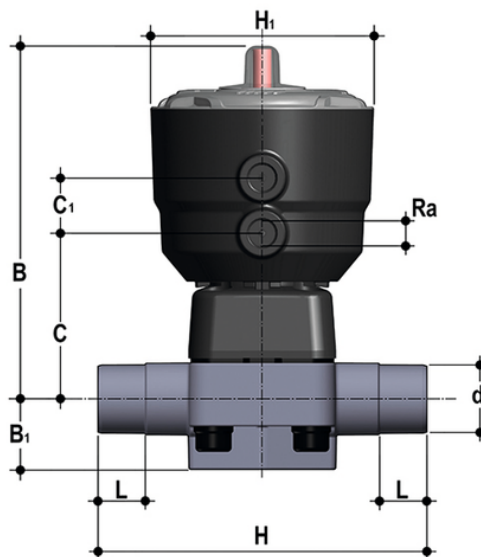

# DKDV/CP NO – pneumatically actuated 2-way diaphragm valve PN 10 DN 15:65

Pneumatically actuated diaphragm valve with male ends, metric series. Normally Open function.

# DKDV/CP NO – pneumatically actuated 2-way diaphragm valve PN 10 DN 15:65