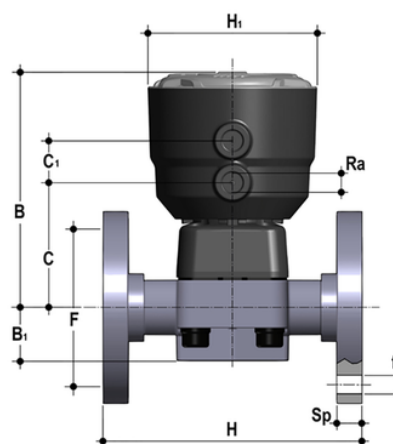

DKBOAM/CP NC - pneumatically actuated 2-way diaphragm valve PN6 for basic applications DN 15:65

Pneumatically actuated diaphragm valve with flanged monolithic body, drilled ANSI B16.5 cl. 150 #FF. Normally Closed function.

Κωδικός προϊόντος

DKBOAMNC012E

DKBOAMNC034E

DKBOAMNC100E

DKBOAMNC112E

DKBOAMNC114E

DKBOAMNC200E

DKBOAMNC212E