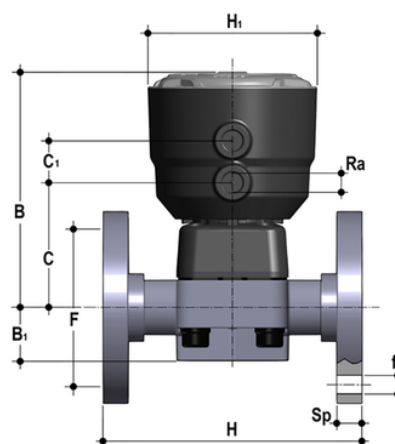

DKBOAM/CP NC - pneumatically actuated 2-way diaphragm valve PN6 for basic applications DN 15:65

Pneumatically actuated diaphragm valve with flanged monolithic body, drilled ANSI B16.5 cl. 150 #FF. Normally Closed function.

Κωδικός προϊόντος	tooltiplmage
DKBOAMNC012E	-
DKBOAMNC034E	-
DKBOAMNC100E	-
DKBOAMNC112E	-
DKBOAMNC114E	-
DKBOAMNC200E	-
DKBOAMNC212E	-