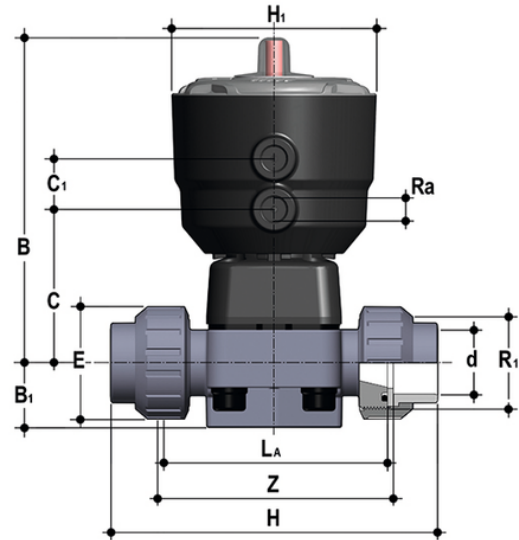

DKULV/CP NO – pneumatically actuated 2-way diaphragm valve PN 10 DN 15:65

Pneumatically actuated diaphragm valve with female union ends for solvent welding, BS series. Normally Open function.

EPDM

Κωδικός Προϊόντος

DKULVNO012F

DKULVNO034F

DKULVNO100F

DKULVNO114F

DKULVNO112F

DKULVNO200F

PTFE

DKULV/CP NO – pneumatically actuated 2-way diaphragm valve PN 10 DN 15:65