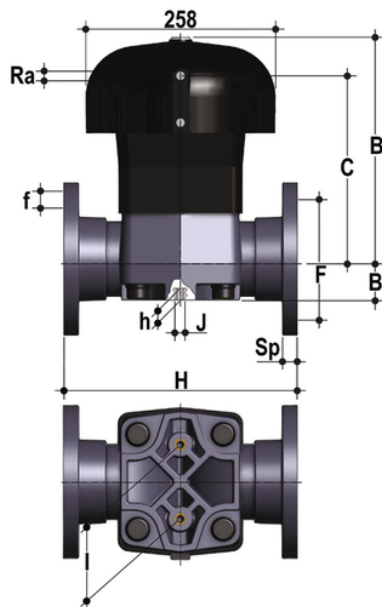

# VMOAF/CP DA - pneumatically actuated diaphragm valve DN 80:100

Pneumatically actuated diaphragm valve with ANSI B16.5 cl. 150 #FF flanged monolithic body, Double Acting.

## EPDM

Κωδικός Προϊόντος	tooltiplmage
VMOAFDA300E	-
VMOAFDA400E	-