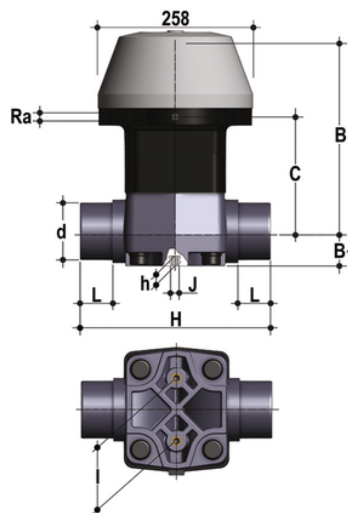

# VMDM/CP NC - pneumatically actuated diaphragm valve DN 80:100

Pneumatically actuated diaphragm valve with metric plain spigot ends for socket welding, Normally Closed.

## EPDM

Κωδικός Προϊόντος	tooltiplmage
VMDMNC090E	-
VMDMNC110E	-