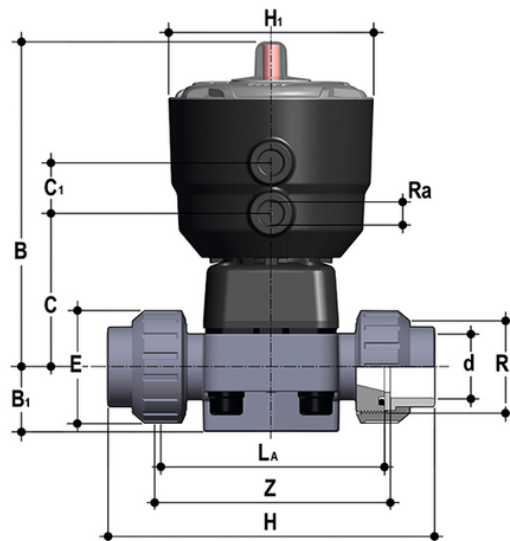

# DKULV/CP DA - pneumatically actuated 2-way diaphragm valve PN 10 DN 15:65

Pneumatically actuated diaphragm valve with female union ends for solvent welding, BS series. Double-Acting function.

# DKULV/CP DA – pneumatically actuated 2-way diaphragm valve PN 10 DN 15:65

Κωδικός Προϊόντος	tooltipImage
DKULVDA012P	-
DKULVDA034P	-
DKULVDA100P	-
DKULVDA114P	-
DKULVDA112P	-
DKULVDA200P	-