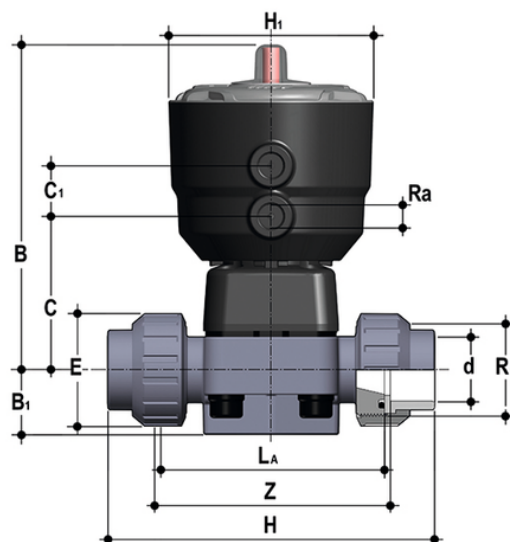

DKULV/CP DA – pneumatically actuated 2-way diaphragm valve PN 10 DN 15:65

Pneumatically actuated diaphragm valve with female union ends for solvent welding, BS series. Double-Acting function.

EPDM

Κωδικός Προϊόντος

DKULVDA012F

DKULVDA034F

DKULVDA100F

DKULVDA114F

DKULVDA112F

DKULVDA200F

PTFE

DKULV/CP DA – pneumatically actuated 2-way diaphragm valve PN 10 DN 15:65