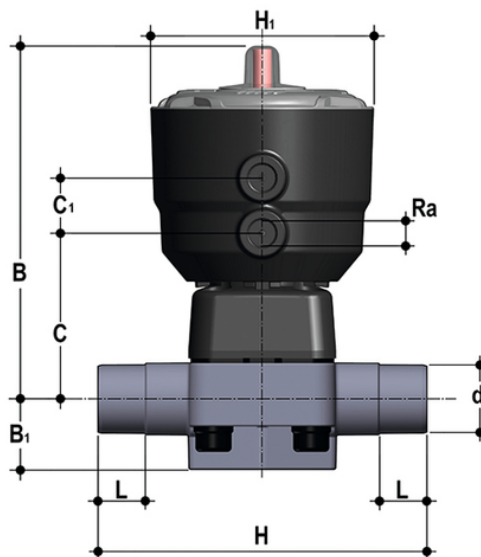

DKDV/CP DA - pneumatically actuated 2-way diaphragm valve PN 10 DN 15:65

Pneumatically actuated diaphragm valve with male ends, metric series. Double-Acting function.

EPDM

Κωδικός Προϊόντος

DKDVDA020E

DKDVDA025E

DKDVDA025F

DKDVDA032F

DKDVDA040F

DKDVDA050F

DKDVDA063F

DKDVDA075F

DKDV/CP DA - pneumatically actuated 2-way diaphragm valve PN 10 DN 15:65

PTFE