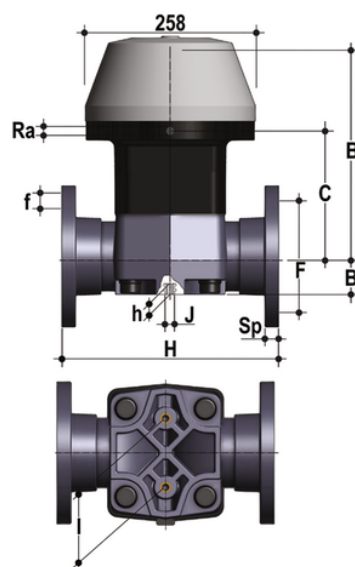

# VMOM/CP NC – pneumatically actuated diaphragm valve DN 80:100

Pneumatically actuated diaphragm valve with DIN 2501 - EN 1092 flanged monolithic body. Face to Face according to EN 558-1, Normally Closed.