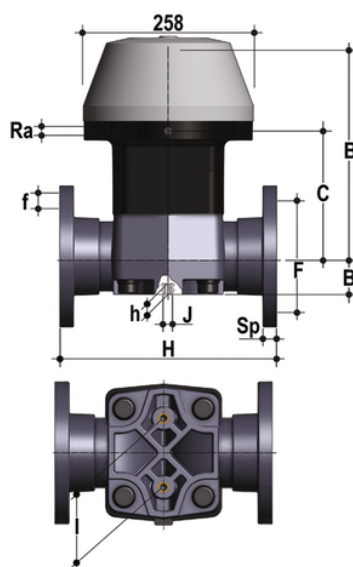

# VMOM/CP NC - pneumatically actuated diaphragm valve DN 80:100

Pneumatically actuated diaphragm valve with DIN 2501 - EN 1092 flanged monolithic body. Face to Face according to EN 558-1, Normally Closed.

## EPDM

Κωδικός Προϊόντος	tooltiplmage
VMOMNC090E	-
VMOMNC110E	-