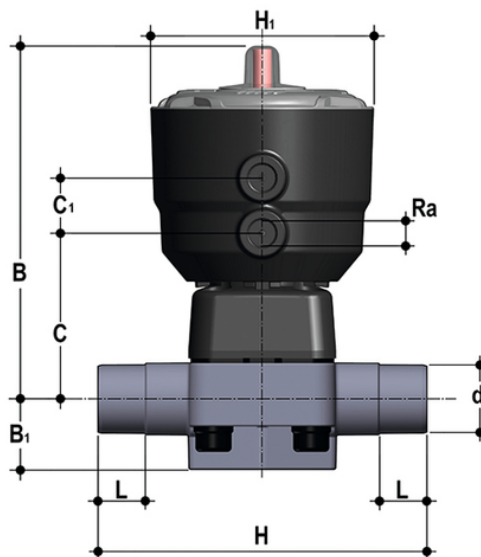

DKDC/CP NC - pneumatically actuated 2-way diaphragm valve PN 10 DN 15:65

Pneumatically actuated diaphragm valve with male ends for solvent welding, metric series. Normally Closed function.

EPDM

Κωδικός Προϊόντος

DKDC/CP NC – pneumatically actuated 2-way diaphragm valve PN 10 DN 15:65

PTFE

Κωδικός προϊόντος
DKDCNC020P
DKDCNC025P
DKDCNC032P
DKDCNC040P
DKDCNC050P
DKDCNC063P
DKDCNC075P