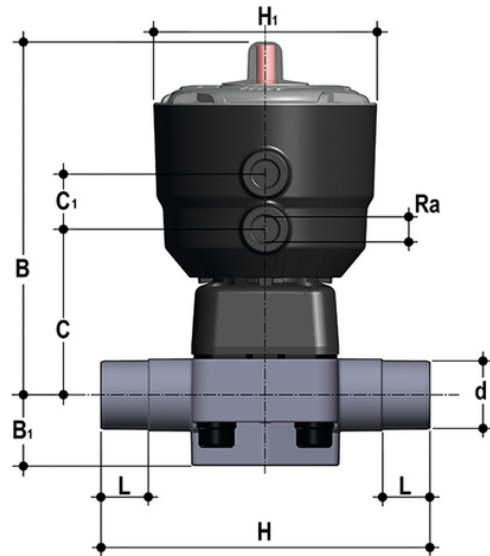

# DKDC/CP NC - pneumatically actuated 2-way diaphragm valve PN 10 DN 15:65

Pneumatically actuated diaphragm valve with male ends for solvent welding, metric series. Normally Closed function.

# DKDC/CP NC - pneumatically actuated 2-way diaphragm valve